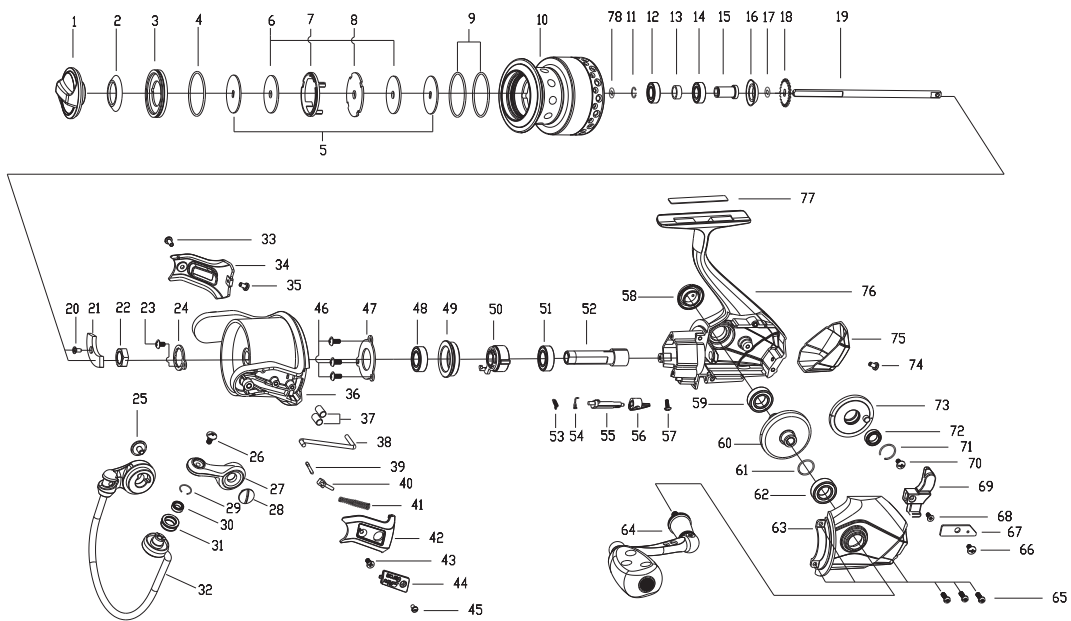

## EXPLODED VIEW OF Soron STX 20

## Parts List OF Soron STX 20

ITEM#	DESCRIPTION	Soron STX 20	ITEM#	DESCRIPTION	Soron STX 20	ITEM#	DESCRIPTION	Soron STX 20
1	DRAG KNOB ASSY	1141325	27	BAIL ARM	1141346	54	SPRING	1102147
2	WATERPROOF RING	1126240	28	SCREW	1126260	55	ANTI-REVERSE LEVER	1126283
3	SPOOL COVER	1126302	29	"C" RETAINER	1126263	56	ANTI-REVERSE BUTTON	1141335
4	"O" RING	1126303	30	BALL BEARING	1126264	57	SCREW	1111492
5	KEY WASHER	1126304	31	LINE ROLLER	1126265	58	HANDLE SCREW CAP	1141336
6	WASHER	1126305	32	BAIL ASSY	1141347	59	BALL BEARING	1126286
7	DRAG KEY RING	1126306	33	SCREW	1126267	60	DRIVE GEAR	1126328
8	EARED WASHER	1126307	34	ROTOR COVER	1141348	61	WASHER	1085287
9	"O" RING	1141342	35	SCREW	1126321	62	BALL BEARING	1126279
10	SUPERLINE SPOOL ASSY	1141343	36	ROTOR	1141349	63	BODY COVER	1141351
10	SPOOL ASSY ALUM SPARE	1141344	37	BALANCE BLOCK	1140837	64	HANDLE ASSY	1141352
11	"C" RETAINER	1126310	38	KICK LEVER	1126323	65	SCREW	1126291
12	BALL BEARING	1126311	39	BAIL LEVER	1126271	66	SCREW	1126331
13	SLEEVE	1126312	40	BAIL SLIDER	1126272	67	SLIDER RETAINER	1126332
14	BALL BEARING	1126311	41	SPRING	1126273	68	SCREW	1126275
15	RETAINER SLEEVE	1126313	42	ROTOR COVER	1141350	69	SLIDER	1126333
16	WATERPROOF RING	1126314	43	SCREW	1126275	70	SCREW	1126295
17	WATERPROOF RING	1126315	44	ROTOR LOGO PLATE	1126325	71	"C" RETAINER	1128147
18	CLICK GEAR	1126316	45	SCREW	1126267	72	BALL BEARING	1112125
19	MAIN SHAFT	1178948	46	SCREW	1126326	73	OSCILLATION GEAR	1126334
20	SCREW	1126275	47	BALL BEARING RETAINER	1126278	74	SCREW	1126297
21	BALANCE BLOCK	1141345	48	BALL BEARING	1126279	75	REAR COVER	1141353
22	NUT	1085273	49	BALL BEARING HOLDER	1126280	76	BODY	1141354
23	SCREW	1126258	50	ONE WAY CLUTCH BEARING	1238856	77	BODY DECORATION PLATE	1141341
24	NUT RETAINER	1126259	51	BALL BEARING	1126279	78	WASHER(T=0.5)	1178949
25	SCREW	1126260	52	PINION GEAR	1126327	78	Spare Adjustment Washer(T=0.3)	1178950
26	SCREW	1126261	53	OWC BEARING SPRING	1128146			